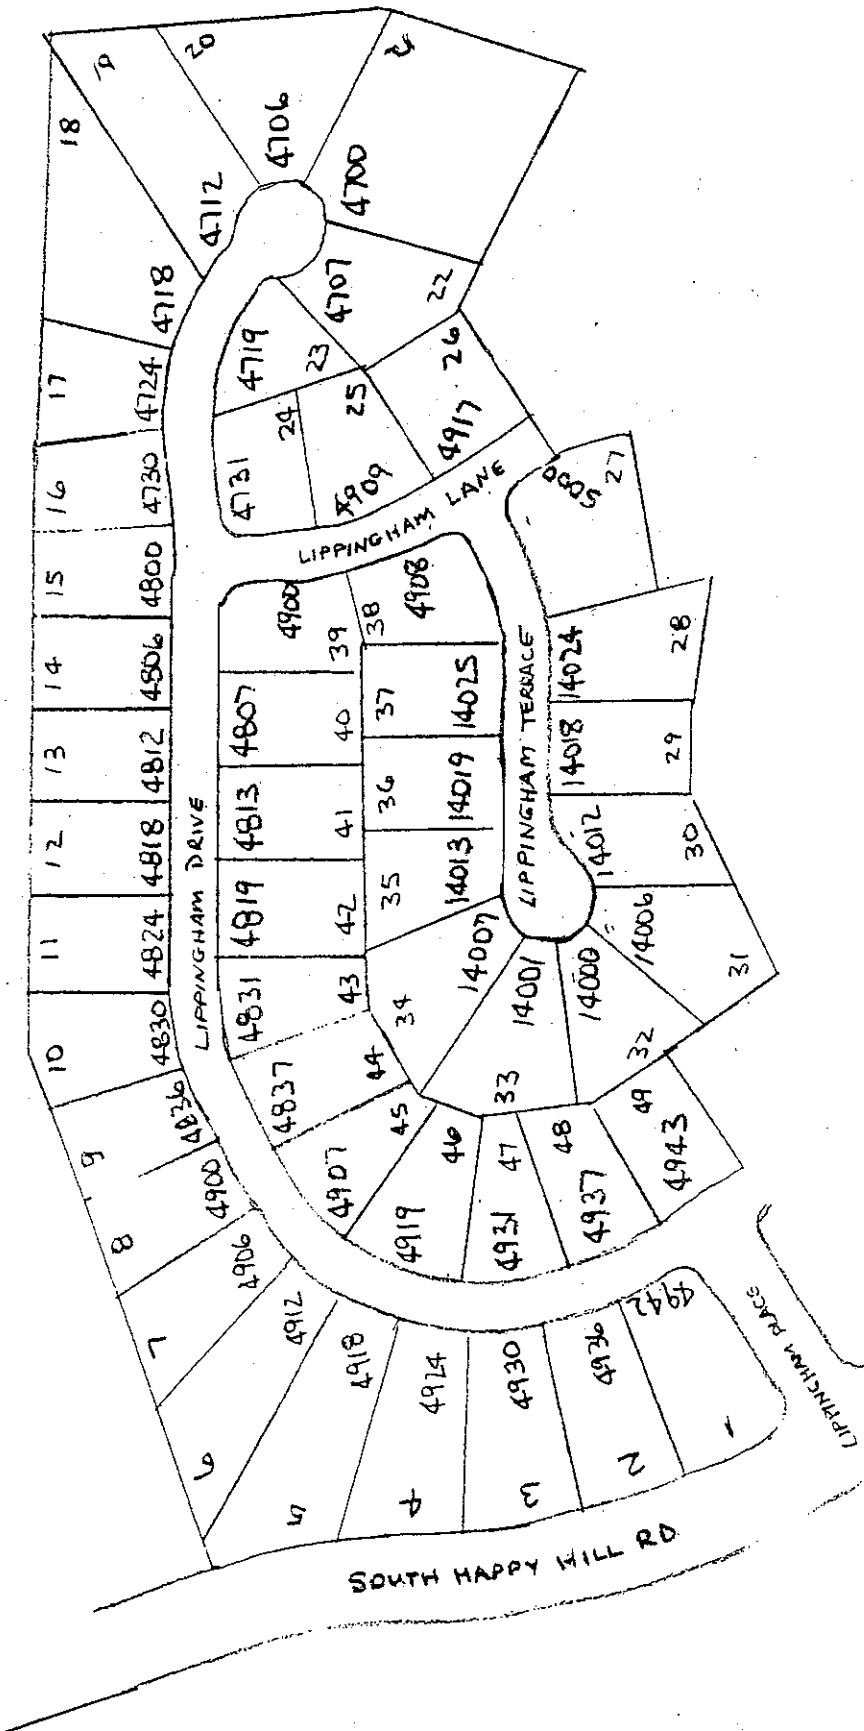

HAMPSTEAD PLACE
SECTION I
LOTS AND HOUSE NUMBERS

OLD
HAMPSTEAD
PLACE
SECTION II

SOUTH HAPPY HILL ROAD

OLD HAMPSTEAD LANE

GRAYWOOD AVE

OLD HAMPSTEAD COURT

BRIDGETOWN CT

14106 BRIDGETOWN CT

52	13900
53	13902
54	13904
55	13908
56	13906

46	4907
47	4905
48	13900
49	13901
50	13903
51	13903
44	4908
45	4906
43	4904
42	4902
41	13916
40	13908
39	13902
38	13900
37	13901
36	13903
35	13905
34	13907
33	13909
32	13911
31	13913
30	13915
29	13917
28	13919
27	13921
26	13923
25	13925
24	13927
23	13929
22	13931
21	13933
20	13935
19	13937
18	13939
17	13941
16	13943
15	13945
14	13947
13	13949
12	13951
11	13953
10	13955
9	13957
8	13959
7	13961
6	13963
5	13965
4	13967
3	13969
2	13971
1	13973

58	4901
57	13903
59	4809
60	4807
61	4805
62	4803
63	14100
64	14104
65	14106

2

HAMPSTEAD PL.
SECTION 2
LOTS AND HOUSE NUMBERS

LIPPINGHAM SECTION 1
LOT AND HOUSE NUMBERS

LIPPINGHAM SECTION 2
LOT AND HOUSE NUMBERS

Nairn
SECTION ONE
LOTS AND HOUSE NUMBERS

NAIRN
SECTION TWO
LOTS AND HOUSE NUMBERS