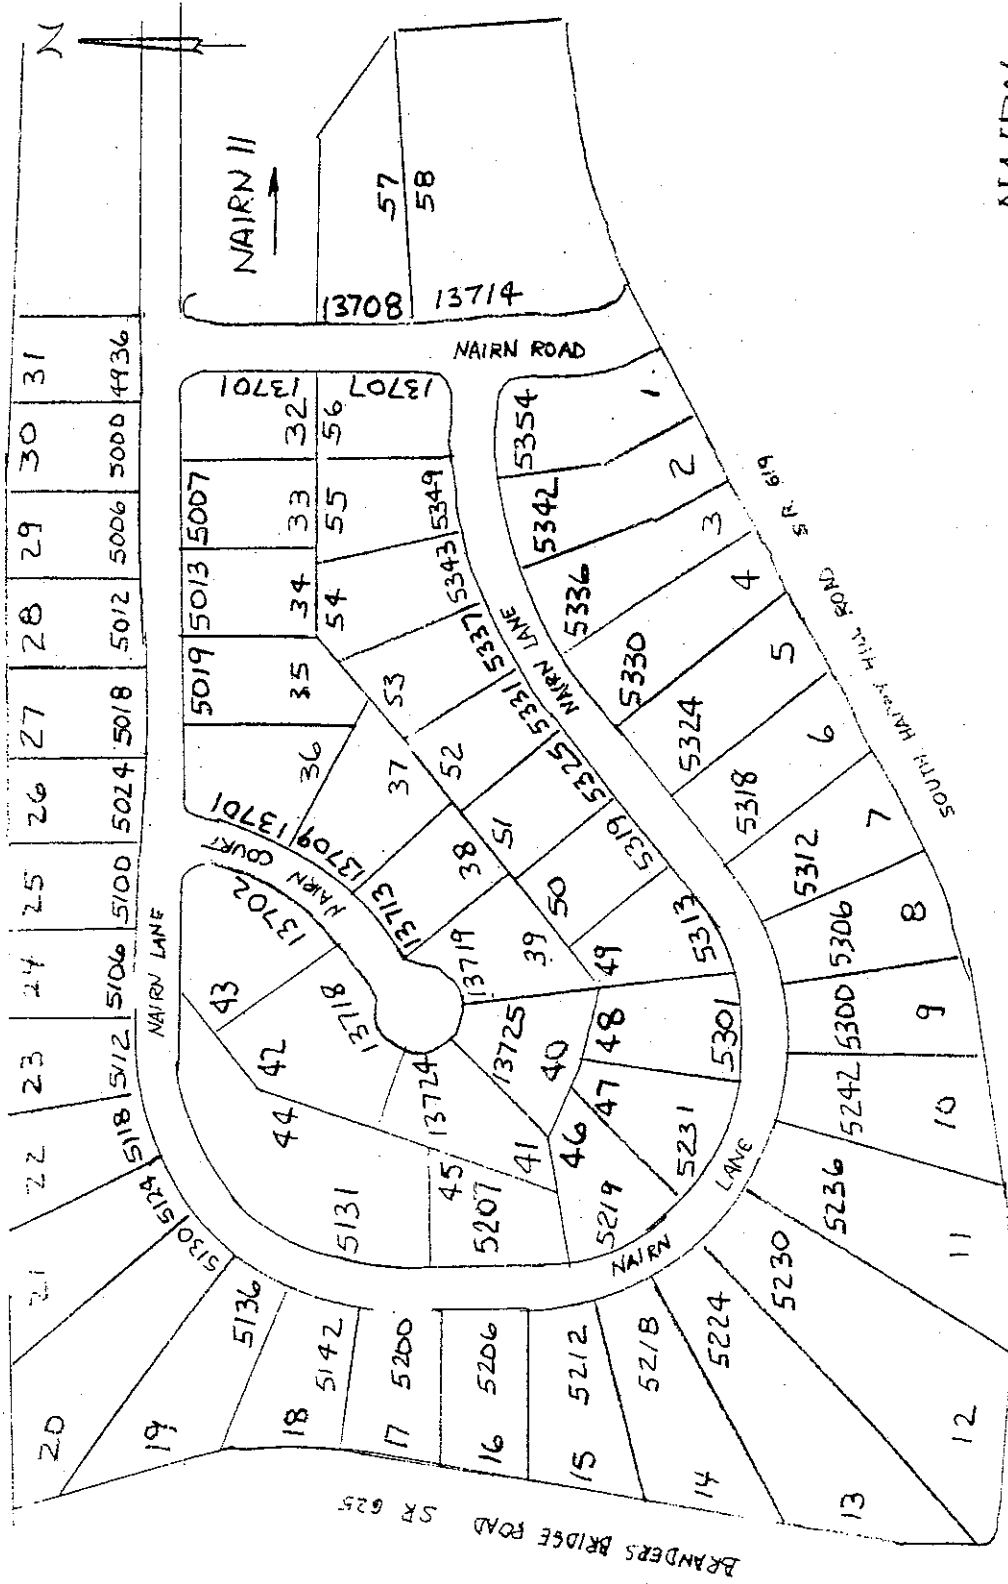

HAMPSTEAD PLACE
SECTION I
LOTS AND HOUSE NUMBERS

OLD
HAMPSTEAD
PLACE
SECTION II

SOUTH HAPPY HILL ROAD

OLD HAMPSTEAD LANE

GRAYWOOD AVE

OLD HAMPSTEAD COURT

BRIDGETOWN CT

14106 BRIDGETOWN CT

52	13900
53	13902
54	13904
55	13908
56	13906

46	4907
47	4905
48	13900
49	13901
50	13903
51	13903
44	4908
45	4906
43	4904
42	4902
41	13916
40	13908
39	13902
38	13900
37	13901
36	13903
35	13905
34	13907
33	13909
32	13911
31	13913
30	13915
29	13917
28	13919
27	13921
26	13923
25	13925
24	13927
23	13929
22	13931
21	13933
20	13935
19	13937
18	13939
17	13941
16	13943
15	13945
14	13947
13	13949
12	13951
11	13953
10	13955
9	13957
8	13959
7	13961
6	13963
5	13965
4	13967
3	13969
2	13971
1	13973

58	4901
57	13903
59	4809
60	4807
61	4805
62	4803
63	14100
64	14104
65	14106

2

HAMPSTEAD PL.
SECTION 2
LOTS AND HOUSE NUMBERS

LIPPINGHAM SECTION 1
LOT AND HOUSE NUMBERS

LIPPINGHAM SECTION 2
LOT AND HOUSE NUMBERS

Nairn
SECTION ONE
LOTS AND HOUSE NUMBERS

NAIRN
SECTION TWO
LOTS AND HOUSE NUMBERS